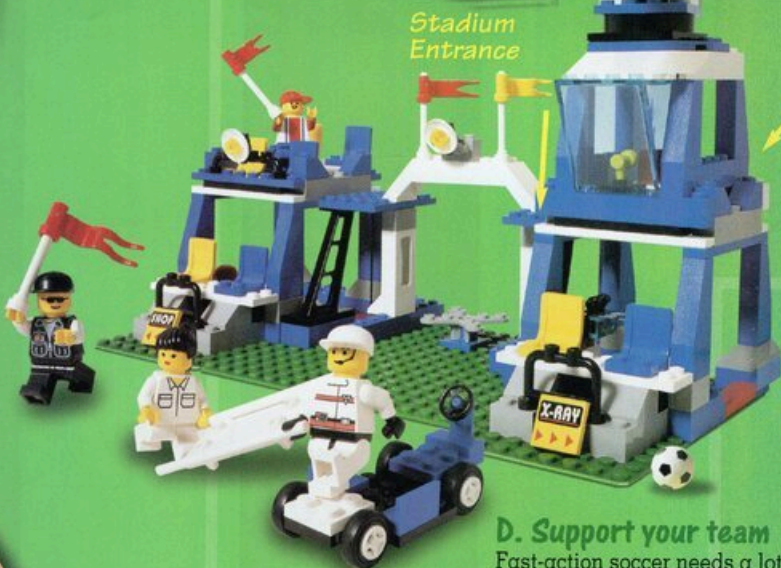

*Extra Fans not included. Fill the stands with LEGO figures from your own collection.

AGES 6-16

Stadium Entrance

Press Booth

Fans enter through revolving turnstile.

D. Support your team

Fast-action soccer needs a lot of back-up support. Like a medical center for injuries. Devoted fans. And a camera man to capture the non-stop action! Comes with 5 figures. Ages 7-16. 213 pieces.